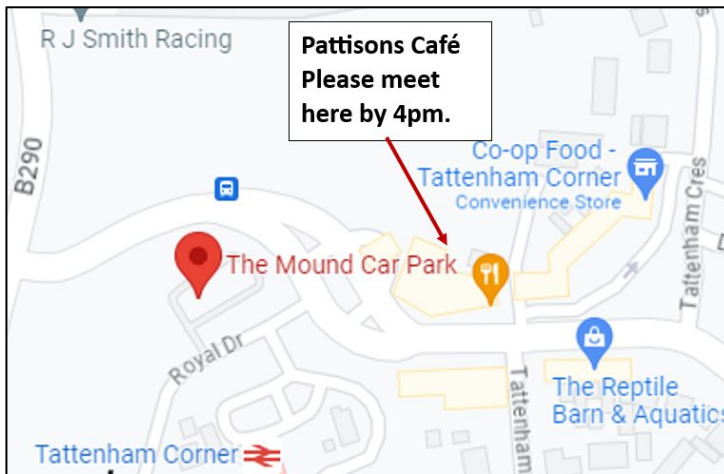

Tadworth Christmas Tree Event

Please join us on **Friday 29th November** for carol singing and the Christmas Tree switch on at Tattenham Corner.

Please meet outside **Pattison's Café**, 35 Tattenham Crescent Menu, Epsom KT18 5QJ by **4.40pm**. The event will finish around **6pm**.

Parking is available at **The Mound Car Park**, Royal Drive, Tattenham Corner KT18 5QB and **Tattenham Corner Train Station**.

We will be **singing carols** with some **other local choirs**.

Please **bring a drink** with you and **wear your Include fleece**.